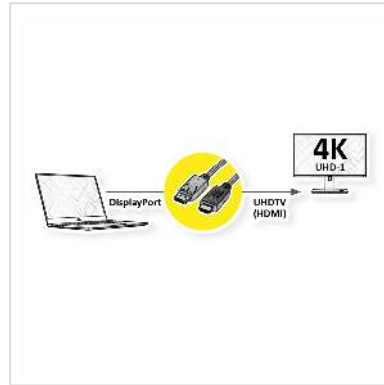

ROLINE DisplayPort Cable, DP - UHDTV, M/M, black, 5 m

Product No.	11.04.5788
Manufacturer	ROLINE
Manufacturer No.	11.04.5788
EAN (single piece)	7611990149940

roline
Designed for Professionals

4K

DisplayPort to UHDTV cable for transferring content from your graphics card (DisplayPort) to your TV (UHDTV) - with a quality of up to 3840x2160 @60Hz, incl. audio transmission!

- HDTV is the standard for digital video transmission in the TV/multimedia sector for e. g.: Connection of a TV set with HDMI interface to a player with DisplayPort connection.
- Cable with one DisplayPort and one HDTV plug.
- Note: A DisplayPort HDTV cable can only be used in one direction: the DisplayPort connector can only be used on the data source side (e. g. graphics card).

Technical specifications

Manufacturer	ROLINE
Product group	Cable
Product type	DP UHDTV cable
Colour	black
Length	5 m
Transfer quality	DisplayPort v1.2

Max. resolution	3840 x 2160 @60Hz (4K, UHD-1)
-----------------	-------------------------------