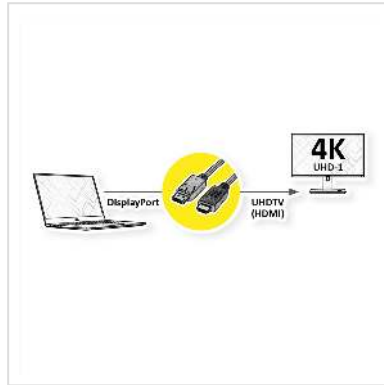

ROLINE DisplayPort Cable, DP - UHDTV, M/M, black, 2 m

Product No.	11.04.5786
Manufacturer	ROLINE
Manufacturer No.	11.04.5786
EAN (single piece)	7611990145195

roline
Designed for Professionals

4K

DisplayPort to UHDTV cable for transferring content from your graphics card (DisplayPort) to your TV (UHDTV) - with a quality of up to 3840x2160 @60Hz, incl. audio transmission!

- HDTV is the standard for digital video transmission in the TV/multimedia sector for e. g.: Connection of a TV set with HDMI interface to a player with DisplayPort connection.
- Cable with one DisplayPort and one HDTV plug.
- Note: A DisplayPort HDTV cable can only be used in one direction: the DisplayPort connector can only be used on the data source side (e. g. graphics card).

Technical specifications

Manufacturer	ROLINE
Product group	Cable
Product type	DP UHDTV cable
Colour	black
Length	2 m
Transfer quality	DisplayPort v1.2

Max. resolution	3840 x 2160 @60Hz (4K, UHD-1)
-----------------	-------------------------------