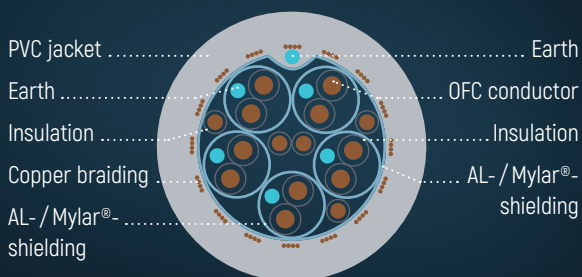

DISPLAYPORT CABLE

SIGNAL TRANSMISSION

TRANSMISSION TYPES: digital audio and video signals

MAX. TRANSMISSION RATE (Gbit/s): 21.6 (1-10 m)

WAVE IMPEDANCE (Ω): 100

CABLE CROSS-SECTION

SUPPORTED FORMATS

AUDIO STANDARDS	Dolby Digital / Plus, Dolby True HD, DTS-HD Master Audio™, DVD-Audio, SA-CD
OTHER STANDARDS	3D, HDCP, DRM, E-DDC, E-EDID, 4K (2160 i/p), Full HD (1080 i/p), HD ready (720 i/p), SDTV (480 i/p)
COLOUR SPACES	16/24 bit RGB / YUV, Deep Color, x.v.Color™