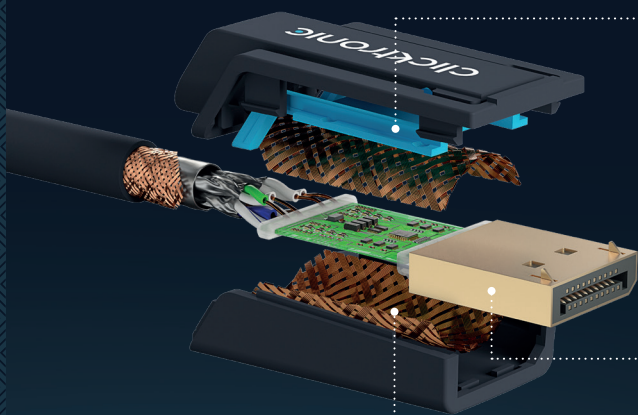

DISPLAYPORT CABLE

Smooth images in 4K or WQHD over 1 to 10 metres and many years. The reason: a strong plug, gold-plated connectors and a flexible triple shielded premium cable.

A PLUG THAT PROTECTS AGAINST CABLE BREAKAGE

The plug of the Clicktronic DisplayPort cable consists of three ABS and PVC parts, making it both flexible and robust: if you, for instance, pull the cable with a jerk, it absorbs some of the energy and protects the inner conductor.

TRIPLE SHIELDED TO AVOID FLICKERING

No flickering, even if several cables run in parallel or the smartphone is lying right next to the cable: the triple shielding consisting of aluminium foil and copper braiding intercepts interfering signals. Even with stronger electromagnetic fields.

SECURE HOLD, OPTIMAL SIGNAL

The plug locks automatically. This means it sits securely in the socket, the connection between all of the contacts is maintained perfectly and the transmission functions optimally – even when used with movable monitors. To disconnect the cable, simply press the unlocking mechanism on the plug.