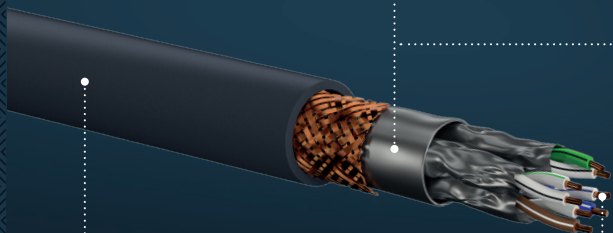

DISPLAYPORT CABLE

Smooth images in 4K or WQHD over 1 to 10 metres and many years. The reason: a strong plug, gold-plated connectors and a flexible triple shielded premium cable.

A PLUG THAT PROTECTS AGAINST CABLE BREAKAGE

The plug of the Clicktronic DisplayPort cable consists of three ABS and PVC parts, making it both flexible and robust: if you, for instance, pull the cable with a jerk, it absorbs some of the energy and protects the inner conductor.

TRIPLE SHIELDED TO AVOID FLICKERING

No flickering, even if several cables run in parallel or the smartphone is lying right next to the cable: the triple shielding consisting of aluminium foil and copper braiding intercepts interfering signals. Even with stronger electromagnetic fields.

A FLEXIBLE AND ROBUST PVC JACKET

The robust PVC jacket protects the Clicktronic DisplayPort cable and keeps it flexible enough to bend around any corner – no matter how long it has spent in one position. The reason: the PVC does not absorb water, even in humid conditions. This means that the cable does not become porous.