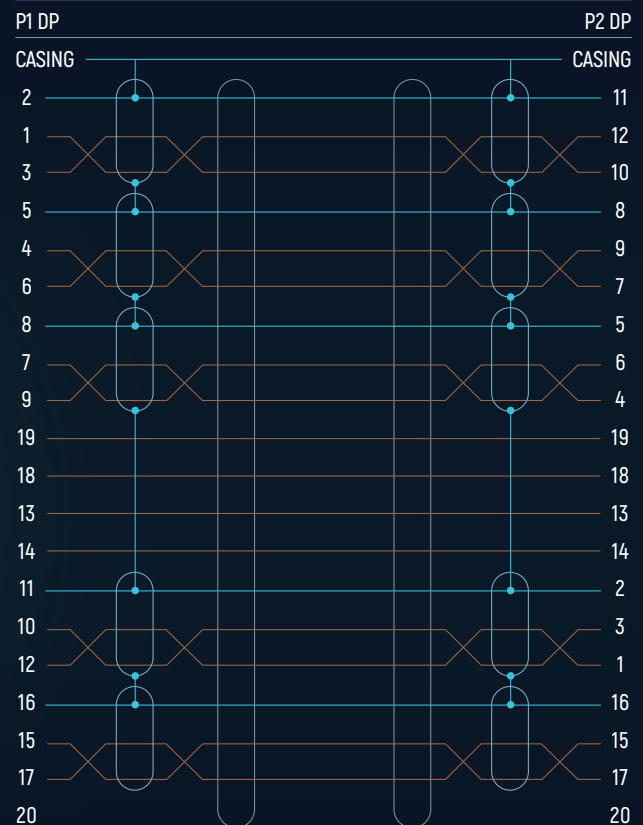

CIRCUIT DIAGRAM

PRODUCT DATA

CABLE LENGTH	Ø INNER CONDUCTOR	AWG	Ø OUTER JACKET
1-5 m	1 × 0.32 mm	28	7.3 mm
7.5-10 m	1 × 0.40 mm	26	8.2 mm

CABLE LENGTH	RRP	Packaged unit	SKU	EAN
1.0 m	19.99 €	1/20/40	70710	4040849707100
2.0 m	24.99 €	1/15/30	70711	4040849707117
3.0 m	29.99 €	1/12/24	70712	4040849707124
5.0 m	39.99 €	1/10/20	70713	4040849707131
7.5 m	49.99 €	1/10/20	70714	4040849707148
10.0 m	59.99 €	1/10/20	70715	4040849707155