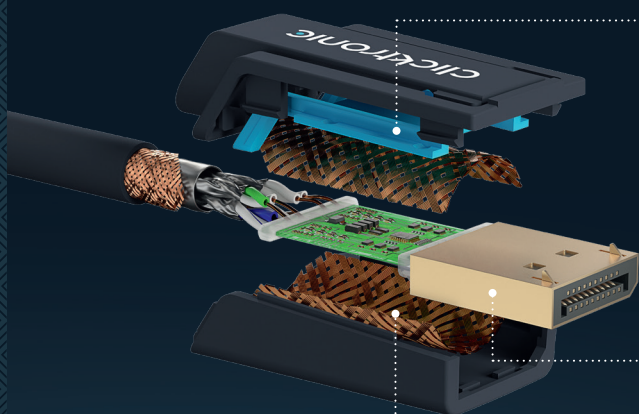

# DISPLAYPORT CABLE

Brilliant images in 8K or 4K and smooth gameplay thanks to G-Sync™ and FreeSync™ over 0.5 to 5 metres and many years. The reason: a strong plug, gold-plated connectors and a flexible triple shielded premium cable.

## A PLUG THAT PROTECTS AGAINST CABLE BREAKAGE

The plug of the Clicktronic DisplayPort cable consists of three ABS and PVC parts, making it both flexible and robust: if you, for instance, pull the cable with a jerk, it absorbs some of the energy and protects the inner conductor.

## TRIPLE SHIELDED TO AVOID FLICKERING

No flickering, even if several cables run in parallel or the smartphone is lying right next to the cable: the triple shielding consisting of aluminium foil and copper braiding intercepts interfering signals. Even with stronger electromagnetic fields.

## SECURE HOLD, OPTIMAL SIGNAL

The plug locks automatically. This means it sits securely in the socket, the connection between all of the contacts is maintained perfectly and the transmission functions optimally – even when used with movable monitors. To disconnect the cable, simply press the unlocking mechanism on the plug.