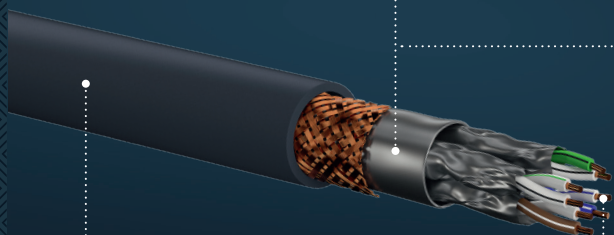

# DISPLAYPORT CABLE

Brilliant images in 8K or 4K and smooth gameplay thanks to G-Sync™ and FreeSync™ over 0.5 to 5 metres and many years. The reason: a strong plug, gold-plated connectors and a flexible triple shielded premium cable.

## A PLUG THAT PROTECTS AGAINST CABLE BREAKAGE

The plug of the Clicktronic DisplayPort cable consists of three ABS and PVC parts, making it both flexible and robust: if you, for instance, pull the cable with a jerk, it absorbs some of the energy and protects the inner conductor.

## TRIPLE SHIELDED TO AVOID FLICKERING

No flickering, even if several cables run in parallel or the smartphone is lying right next to the cable: the triple shielding consisting of aluminium foil and copper braiding intercepts interfering signals. Even with stronger electromagnetic fields.

## A FLEXIBLE AND ROBUST PVC JACKET

The robust PVC jacket protects the Clicktronic DisplayPort cable and keeps it flexible enough to bend around any corner – no matter how long it has spent in one position. The reason: the PVC does not absorb water, even in humid conditions. This means that the cable does not become porous.