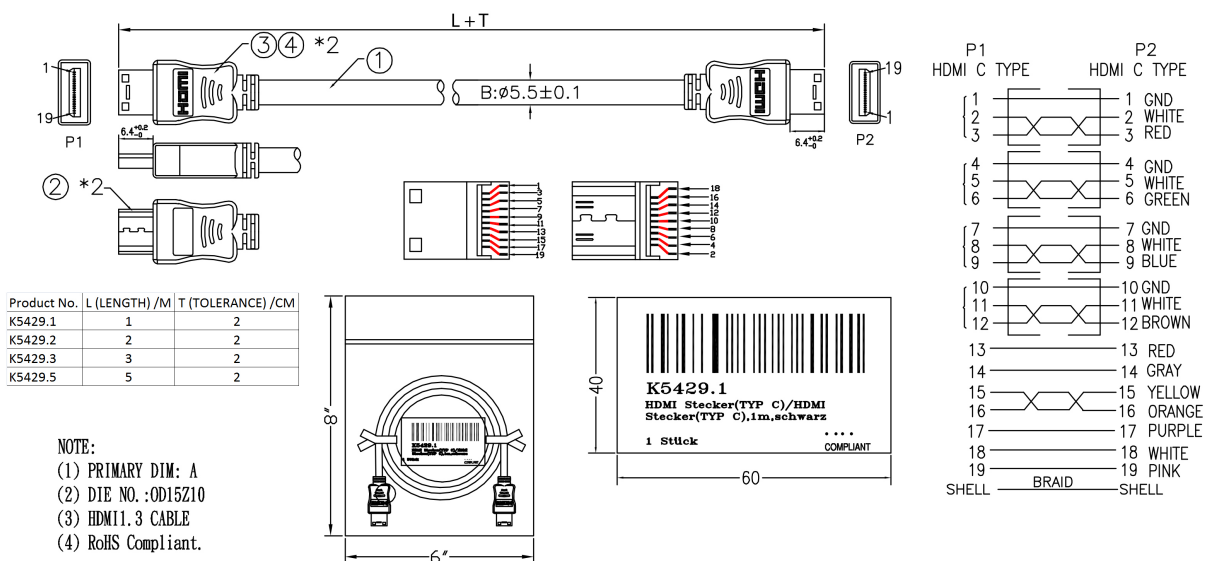

DATASHEET

HighSpeed HDMI Cable w.Eth., C-C Plug-Plug 5.0m black

K5429.1V2	HighSpeed HDMI Cable w.Eth., C-C Plug-Plug 1.0m black	black	1.0 m
K5429.2V2	HighSpeed HDMI Cable w.Eth., C-C Plug-Plug 2.0m black	black	2.0 m
K5429.3V2	HighSpeed HDMI Cable w.Eth., C-C Plug-Plug 3.0m black	black	3.0 m
K5429.5V2	HighSpeed HDMI Cable w.Eth., C-C Plug-Plug 5.0m black	black	5.0 m

Drawings

Product No.	L (LENGTH) /M	T (TOLERANCE) /CM
K5429.1	1	2
K5429.2	2	2
K5429.3	3	2
K5429.5	5	2

NOTE:
(1) PRIMARY DIM: A
(2) DIE NO.: OD15Z10
(3) HDMI 1.3 CABLE
(4) RoHS Compliant.

3	OUTER JACKET PVC 60Pa BLACK(1101) (RoHS)
2	HDMI C TYPE PLUG BLACK TERMINAL&SHELL PLATED GOLD SOLDER TYPE W/PCB TWO ROWS OF WELDING CUP(RoHS)
1	UL20276 (30#1P+A+D+MY)*4+30#1P+28#5C+A+B(128B,AM)+D OD:5.5MM 1000MM BLACK (1101) ROHS 1.3REV

This datasheet was created automatically on 09-07-2024 . Technical changes reserved.