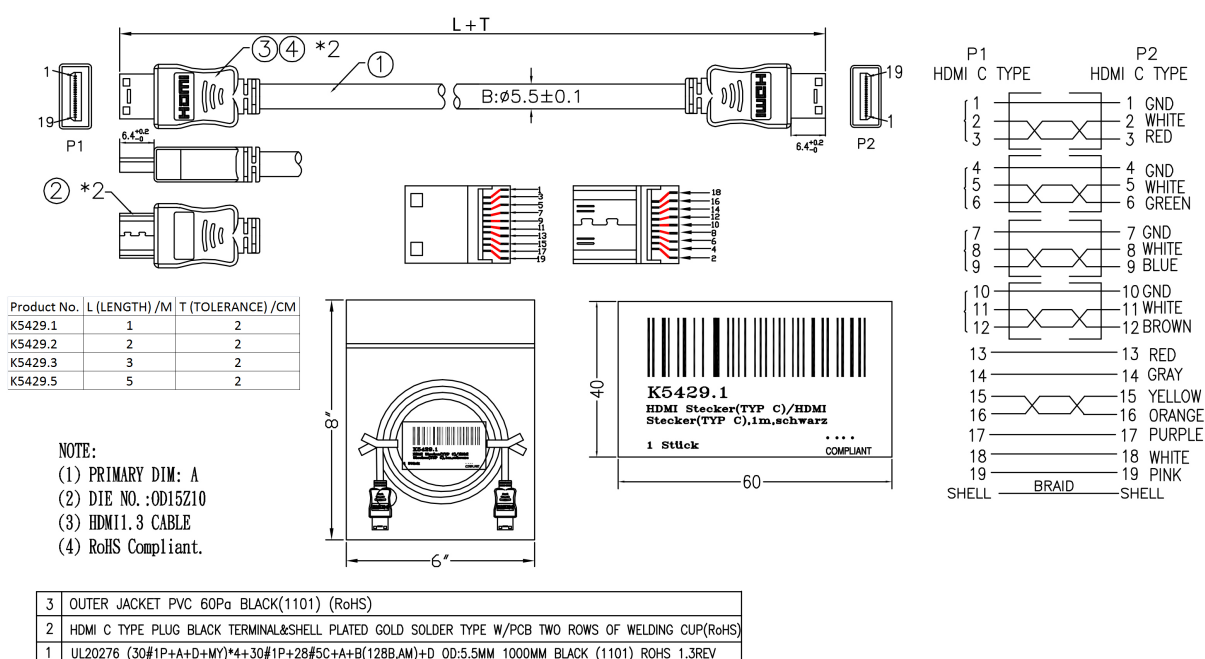

DATASHEET

HighSpeed HDMI Cable w.Eth., C-C Plug-Plug 2.0m black

K5429.1V2	HighSpeed HDMI Cable w.Eth., C-C Plug-Plug 1.0m black	black	1.0 m
K5429.2V2	HighSpeed HDMI Cable w.Eth., C-C Plug-Plug 2.0m black	black	2.0 m
K5429.3V2	HighSpeed HDMI Cable w.Eth., C-C Plug-Plug 3.0m black	black	3.0 m
K5429.5V2	HighSpeed HDMI Cable w.Eth., C-C Plug-Plug 5.0m black	black	5.0 m

Drawings

This datasheet was created automatically on 09-07-2024 . Technical changes reserved.